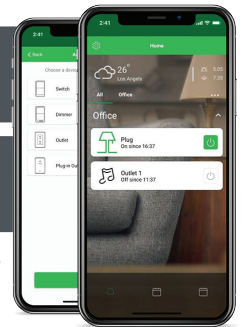

### Create schedules that fit your lifestyle

- Preset timing
- Align lighting with sunrise and sunset

Download Wiser Home by Schneider Electric

Download on the App Store

Download from

Google Play

Our Z-Wave devices do not work with any Schneider Electric app. Requires connection to a third-party hub.