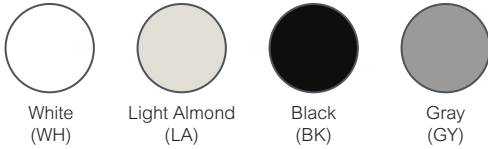

SQUARE D™ X Series catalog listing

Available in four colors: