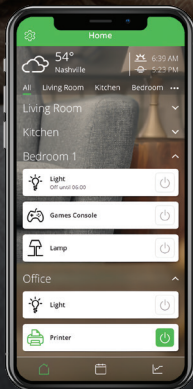

# A smart home starts with smart wiring devices

X Series smart switch

X Series smart receptacle and wall plate

Wiser™ Home app

[shop.se.com](http://shop.se.com)

Life Is On

Schneider Electric