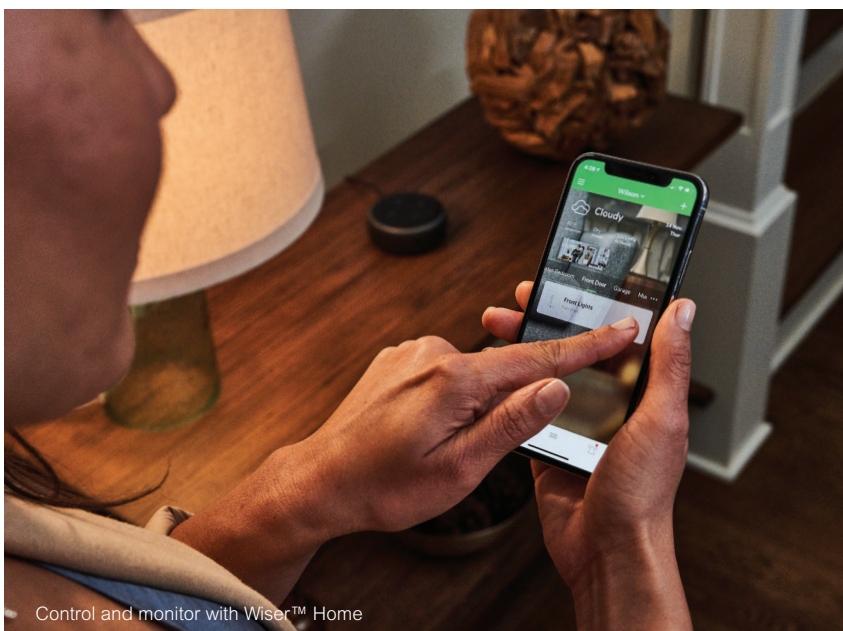

Time-tested reliability, with a twist

Most light switches, outlets, and wall plates look the same as they did in the 1970s. Of course, anything that lasts that long surely must be doing something right. And yet, with Square D innovation, our new wiring devices retain all the classic functionality while raising the bar on aesthetics, durability, and connectivity.

Design is at the heart of our new wiring devices: X Series. Designed for an elegant minimalist look, and this simplicity extends beyond form, into function. We've consolidated all the new features into fewer products, so you get every benefit in any device you choose. It's all a variation on the same theme: flush-mounted, easy to install, and connected options.

Square D™ X Series: setting a new standard

Flexible and feature-rich, X Series sets the new benchmark for how today's wiring devices should look and feel. With X Series' interchangeable, flush facing covers, you can adapt to any interior décor, while connectivity options help you save energy and live comfortably. The bottom line: X Series upgrades the conventional without reinventing the wheel.

Control and monitor with Wiser™ Home