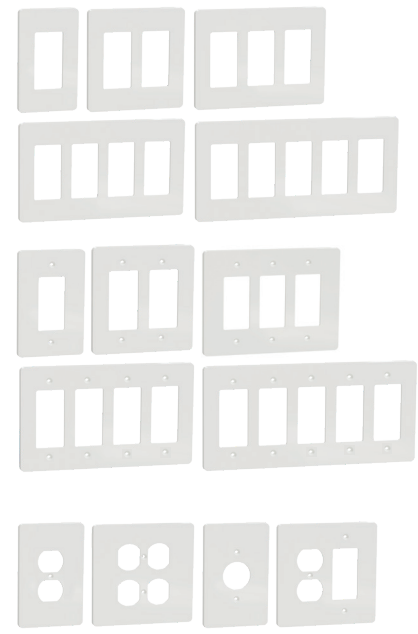

Wall plates		
Description	Catalog No.	Color
1-gang screwless matte wall plate	SQWP141001	WH, LA, BK, GY
2-gang screwless matte wall plate	SQWP141002	WH, LA, BK, GY
3-gang screwless matte wall plate	SQWP141003	WH, LA, BK, GY
4-gang screwless matte wall plate	SQWP141004	WH, LA, BK, GY
5-gang screwless matte wall plate	SQWP141005	WH, LA, BK, GY
1-gang mid+ wall plate	SQWS141001	WH, LA, BK, GY
2-gang mid+ wall plate	SQWS141002	WH, LA, BK, GY
3-gang mid+ wall plate	SQWS141003	WH, LA, BK, GY
4-gang mid+ wall plate	SQWS141004	WH, LA, BK, GY
5-gang mid+ wall plate	SQWS141005	WH, LA, BK, GY
1-gang mid+ duplex outlet wall plate	SQWS422011	WH, LA, BK, GY
2-gang mid+ 2 duplex outlet wall plate	SQWS422012	WH, LA, BK, GY
1-gang mid+ single outlet wall plate	SQWS422001	WH, LA, BK, GY
2-gang mid+ 1 duplex 1 deco wall plate	SQWS802452	WH, LA, BK, GY