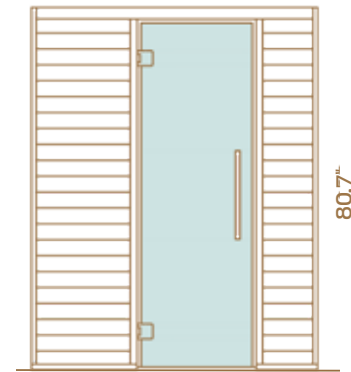

BAIA TECHNICAL FEATURES

BASIC SET INCLUDES

PANELLING	Horizontal thermo-aspen profile STP 15x90mm
BASE FRAME	Wood
EXTERIOR	Front wall with paneling, back wall covered with plywood
INTERIOR	Inside wall & ceiling panels, ergonomic bench & flat bench, movable stepping bench, backrest
DOOR	Glass door with self-closing hinges & premium handles
LIGHTING	Lamp with wooden cover under bench & IR sensor switch
HEATER	HUUM Drop Heater is included

64.2"