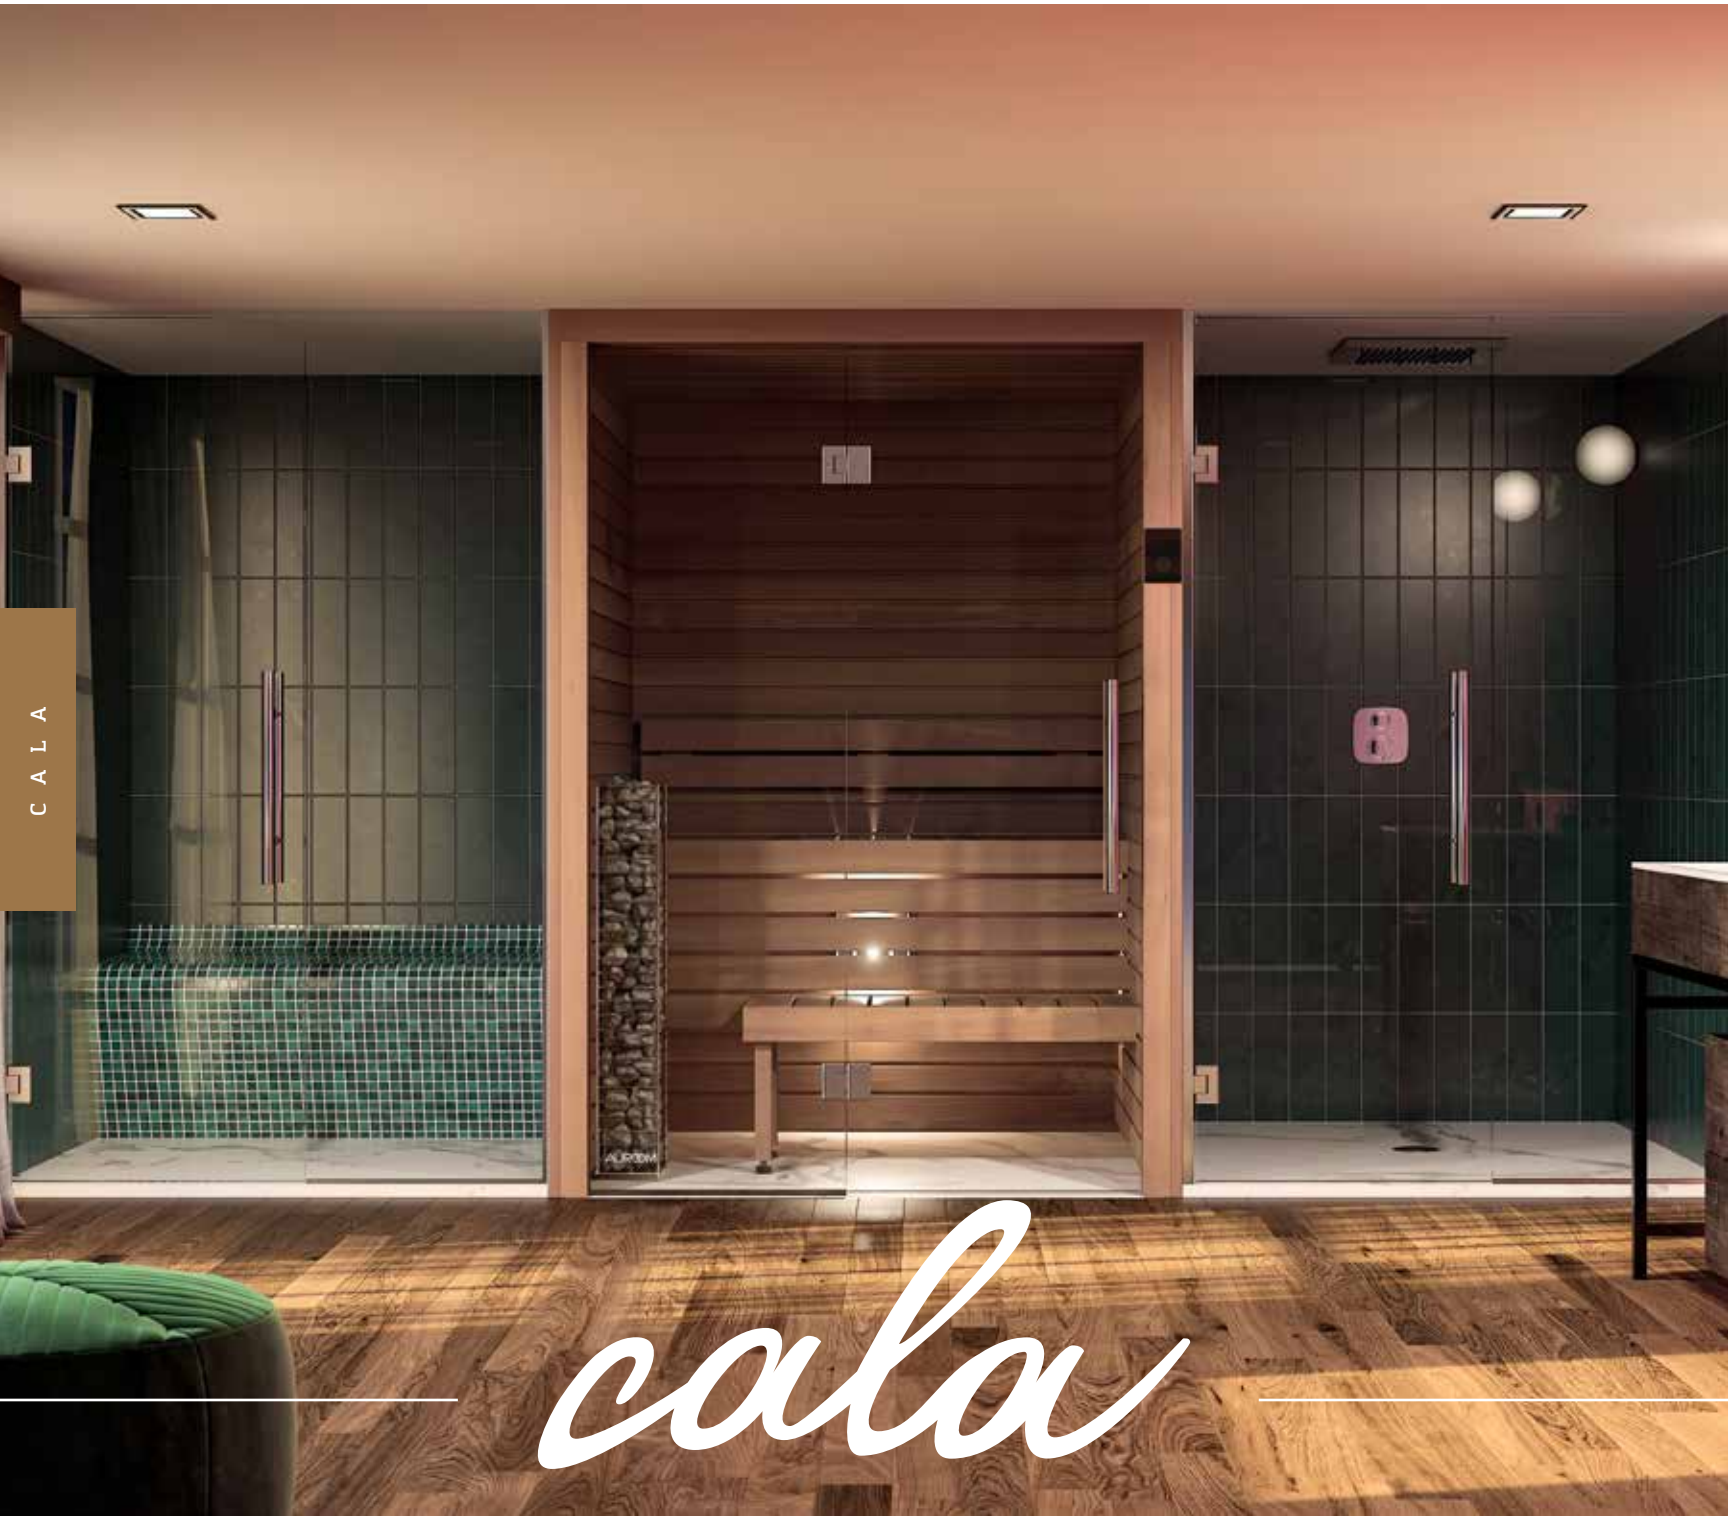

### BACKREST

The backrest comes with a built-in LED strip and adds light to the sauna-room.

Libera in 78.7" x 78.7" size

C A L A

cala

A small sauna that's big at heart, Cala offers the benefits and enjoyment of a sauna in spaces of all sizes.