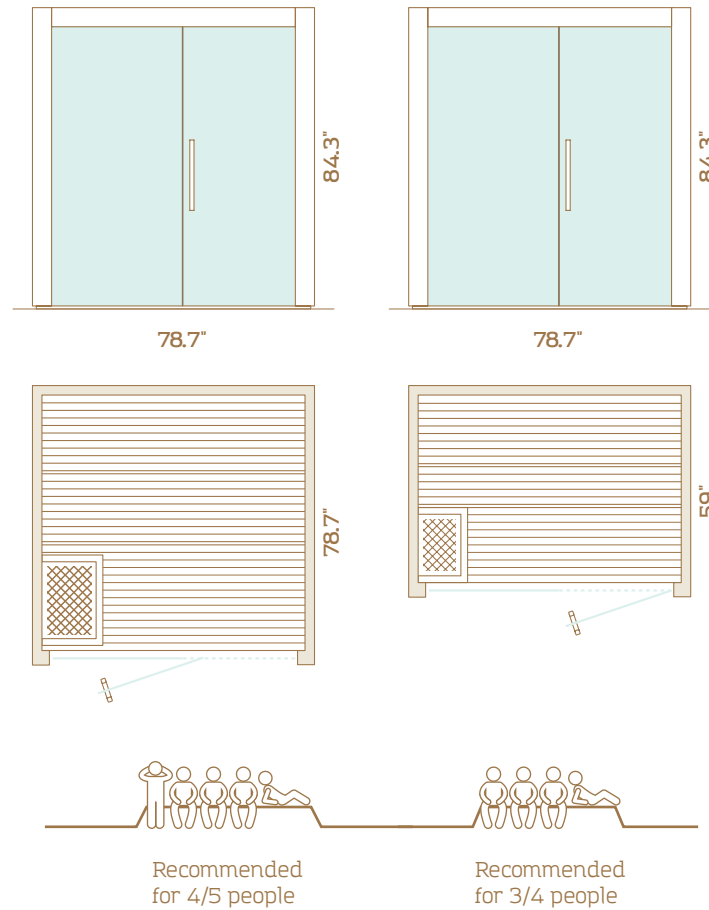

## BASIC SET INCLUDES

- PANELLING ..... Horizontal profile STEP 27x64mm
- BASE FRAME ..... Aluminum
- EXTERIOR ..... Front wall with glass, back & side walls covered with plywood
- INTERIOR ..... Wall & ceiling panels, benches, backrest
- DOOR ..... Glass door with self-closing hinges & special design wooden handles
- LIGHTING ..... LED strips under the benches & behind the backrest (upper side)
- HEATER ..... HUUM Drop Heater is included
- DISCLAIMER ..... Benches are by special order only. Floor grids do not cover entirety of floor