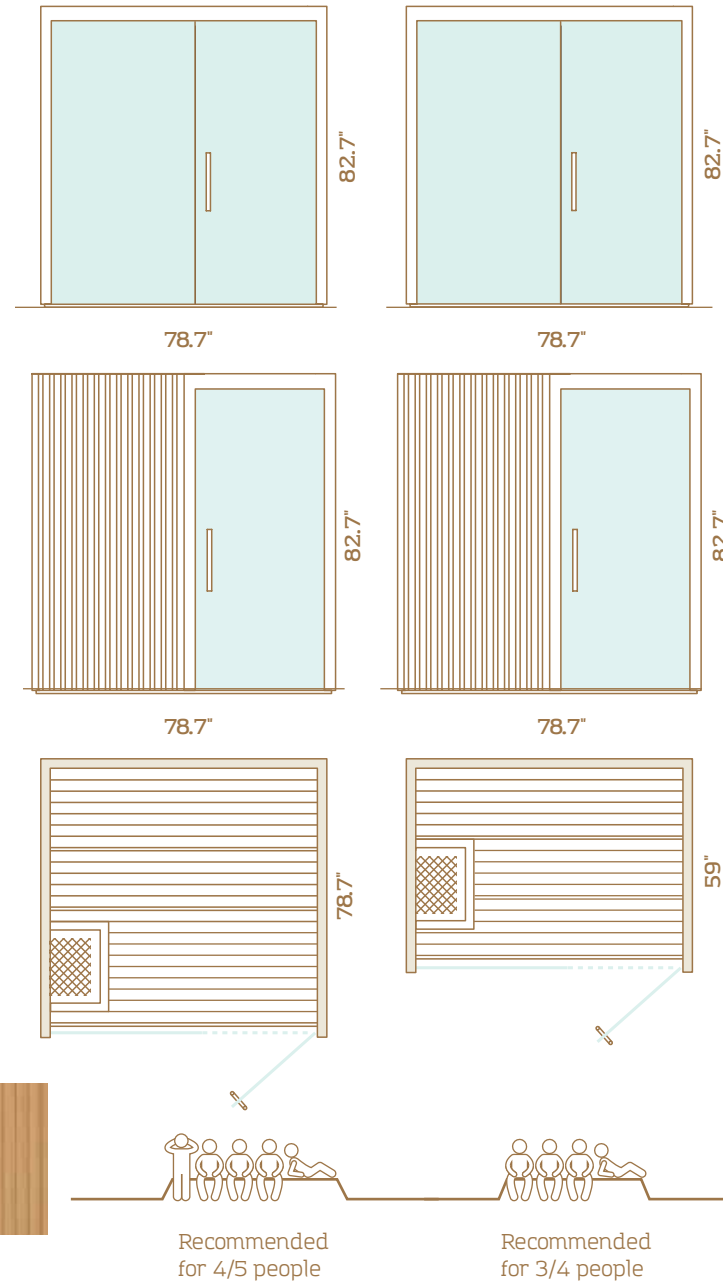

LIBERA TECHNICAL FEATURES

BASIC SET INCLUDES

- PANELLING ..... Vertical profile STV Valeura 15X90mm
- BASE FRAME ..... Aluminum
- EXTERIOR ..... Front wall with glass or paneling, back & side walls covered with plywood
- INTERIOR ..... Inside wall & ceiling panels, benches, bench skirt
- DOOR ..... Glass door with self-closing hinges & premium handles
- LIGHTING ..... LED strips on the back wall under the upper bench
- HEATER ..... HUUM Drop Heater is included
- DISCLAIMER ..... Outside wall is by special order only. Floor grids do not cover entirety of floor

WOOD

The **alder** is preferred by many sauna enthusiasts because of its warm-hearted reddish color and nice texture.

GLASS

All glass walls and doors are made from tempered 8mm glass. Clear is the only option available. We suggest clear glass as this best complements the design of the sauna.