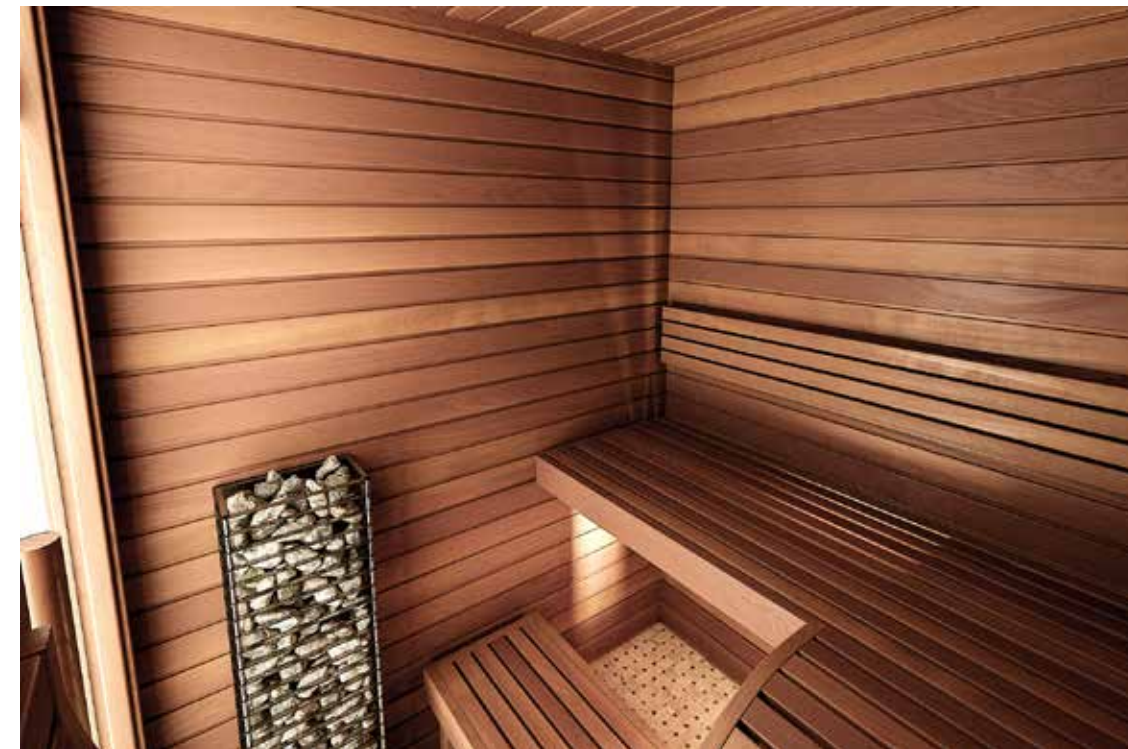

## GLASS

All glass walls and doors are made from tempered 8mm glass. Clear is the only option available. We suggest clear glass as this best complements the design of the sauna.

CLEAR

With its ergonomic design and special features, the Baia sauna is particularly attractive thanks to its curved seating.

As well as being comfortable, Baia looks incredible, with features that really make it stand out from the crowd. Welcome to a luxurious new era for small saunas.