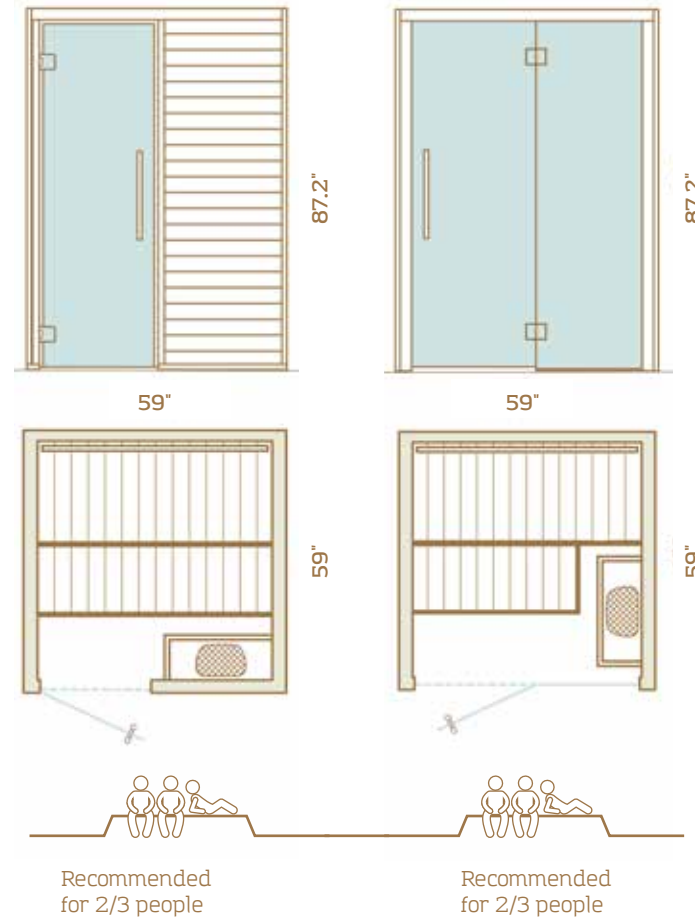

### BACKREST

The backrest comes with a built-in LED strip and adds light to the sauna-room.

Libera in 78.7" x 78.7" size

C A L A

cala

A small sauna that's big at heart, Cala offers the benefits and enjoyment of a sauna in spaces of all sizes.

Our Cala model is created to fit into small spaces without losing out on aesthetics or comfort, with a wax finish that offers extra protection for the wood.

C A L A

## BASIC SET INCLUDES

- PANELLING ..... Horizontal thermo-aspen profile STP 15x90mm
- BASE FRAME ..... Wood
- EXTERIOR ..... Front wall with glass or paneling, back wall covered with plywood
- INTERIOR ..... Inside wall & ceiling panels, benches, bench skirt, backrest
- DOOR ..... Glass door with self-closing hinges & premium handles
- LIGHTING ..... Lamp with wooden cover under bench & IR sensor switch
- HEATER ..... HUUM Drop Heater is included