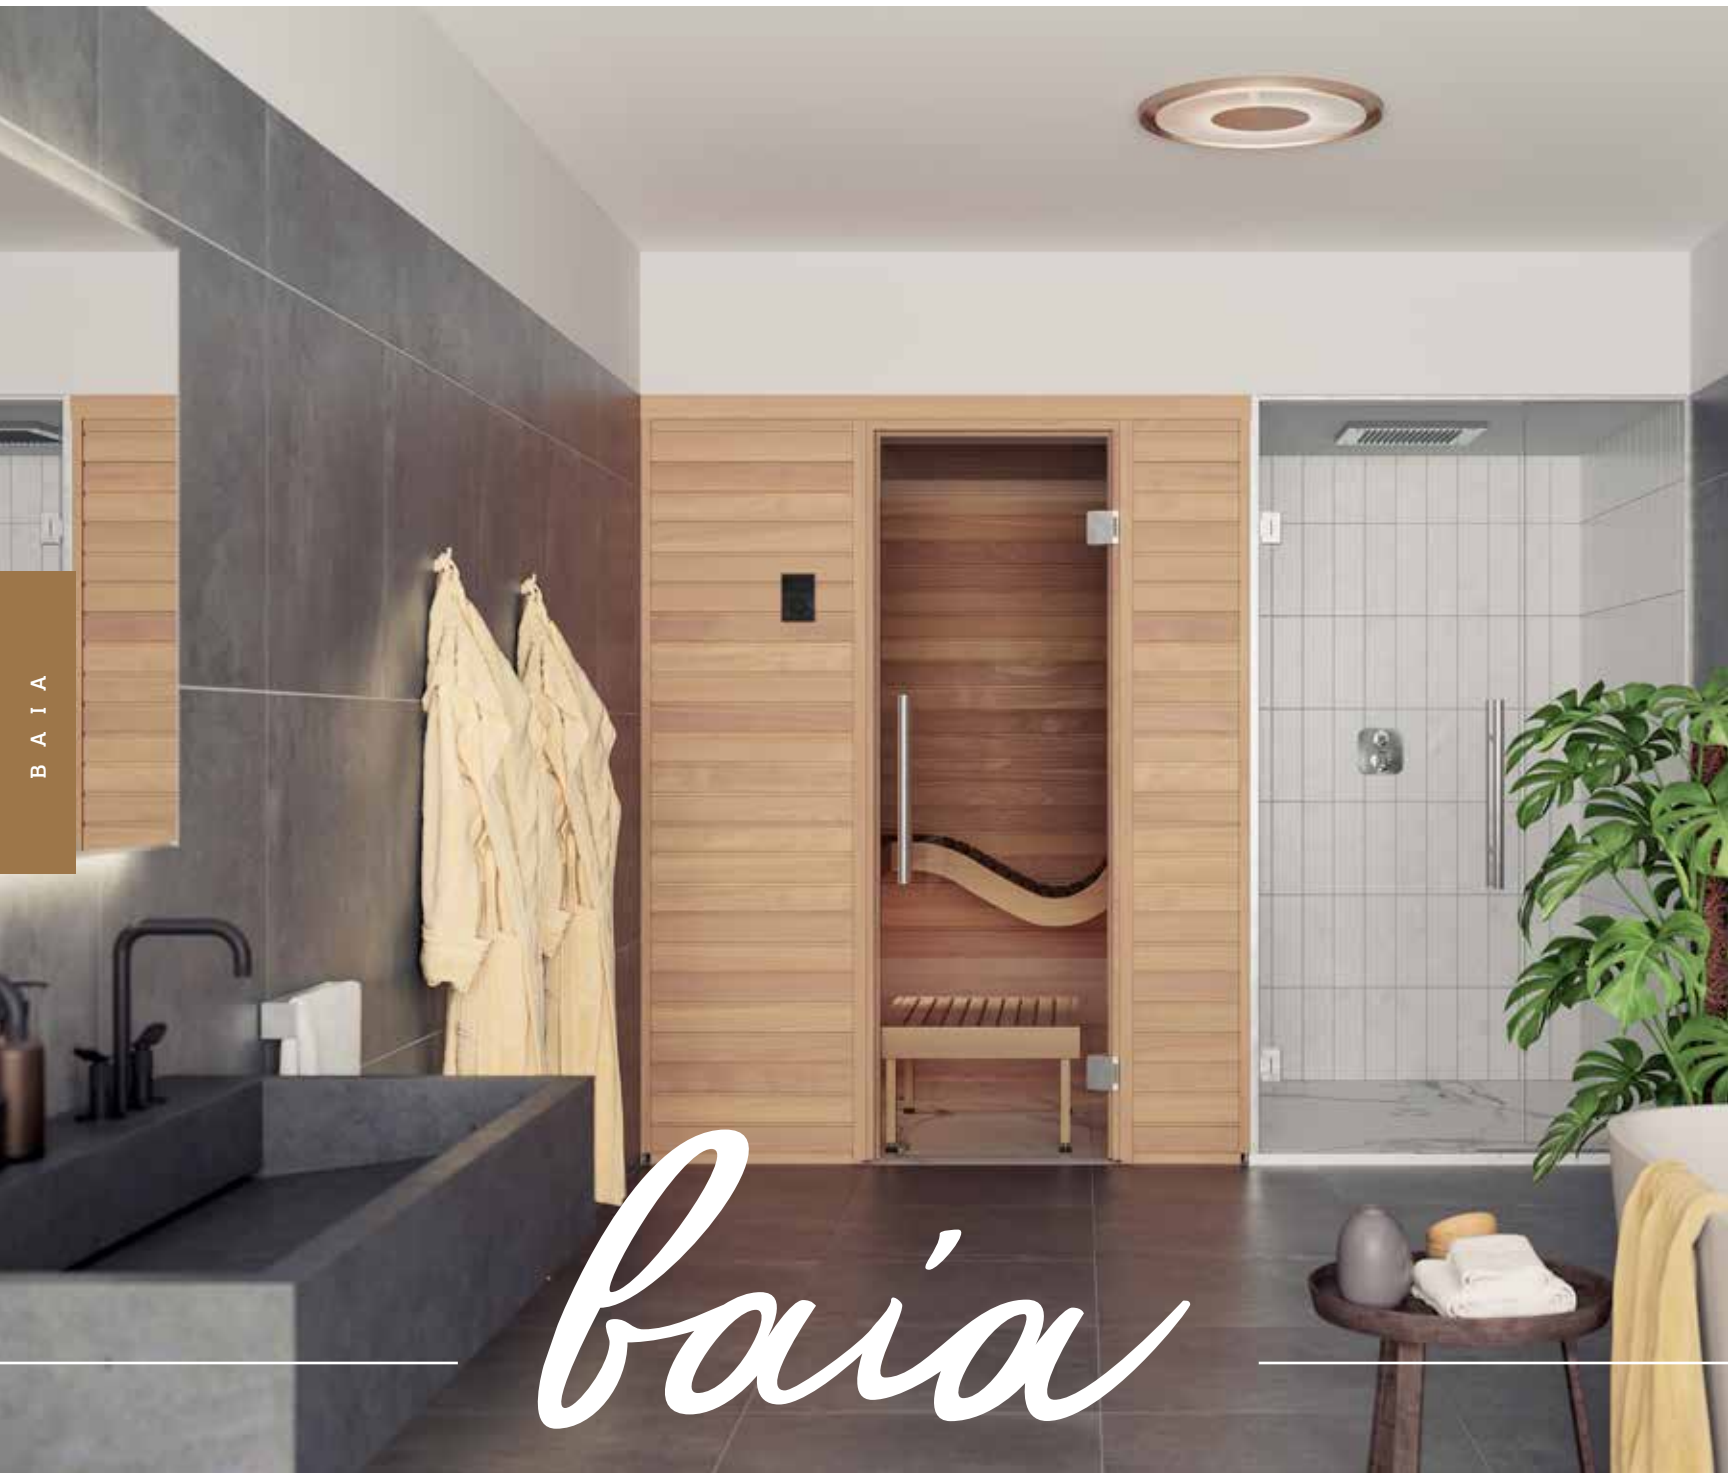

## GLASS

All glass walls and doors are made from tempered 8mm glass. Clear is the only option available. We suggest clear glass as this best complements the design of the sauna.

CLEAR

With its ergonomic design and special features, the Baia sauna is particularly attractive thanks to its curved seating.

As well as being comfortable, Baia looks incredible, with features that really make it stand out from the crowd. Welcome to a luxurious new era for small saunas.